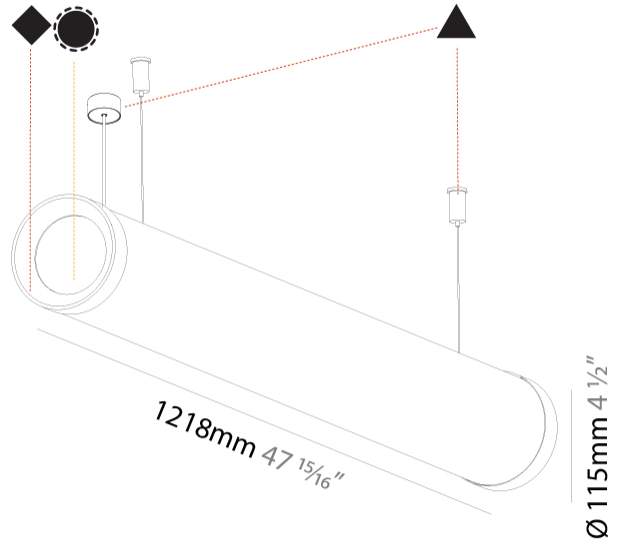

GENERAL

Series: Bunga Plus
Brand: Prolicht
Division: Architectural
Mounting Type: Suspension
Mounting Location: Ceiling
Subcategory: Profile

PHYSICAL

Shape: Cylinder
Length (mm): 1218
Length (in): 47 ¹⁵/₁₆
Width (mm): 115
Width (in): 4 1/2
Height (mm): 115
Height (in): 4 1/2
Max. Overall Height (mm): 2115
Max. Overall Height (in): 83 1/4
Light Distribution: Omnidirectional
Weight (kg): 4.309
Weight (lbs): 9.499
Diffuser: PMMA - Opal
Fixture Finish: SSR / BKV / CWI / CRY / HAB / UFT / ITA / RUA / FTG / MYG / LOD / PUS / FRO / FUP / KIA / POP / BLS / SPG / MEY / GOH / GUM / CHC / COM / ABZ / JAG / OBR / MOS / ROR
Fixture Material: Aluminum
Cable Details: 2000mm or 6000mm Transparent Cable
Upon Request: Cable colour - White / Black / Orange / Red

ELECTRICAL

Lamp Type: LED (Zhaga Standard)
Input Wattage (W): 20
Total Output Wattage (W): 16 / 12.8 (3500K)
Dimming: Non-Dimming / Phase Dimming (120Vac only) / 0-10V Dimming
Driver Included: Yes
Driver Location: Integrated
Driver Type: Constant Current - 120 / 277Vac
Driver Class: Class 2
Input Voltage (V): 120 - 277
Constant Current (MA): 350 / 400 (3500K)

LED

Color Temperature (*K): 3000 / 3500 / 4000
Max. Delivered Lumen (lm): 2210 / 2293 / 2340
CRI: >80 CRI
Lamp Life (hrs): 50000

OPTICAL

RATINGS AND CERTIFICATIONS

Certified By: Certified for North American Standards
IP rating: IP20